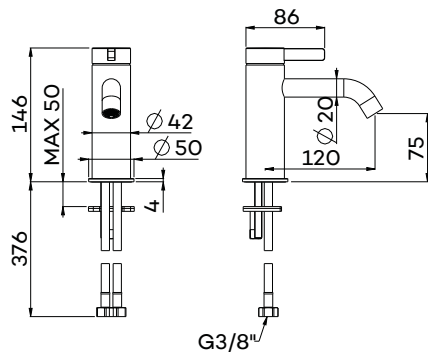

CM1100

Wastafelmengkraan (regulär)

Basin mixer
Mitigeur de lavabo

Zie pagina 48 voor hoekstopkraan, pagina 49 voor clickplug en sifon

CM1102

Wastafelmengkraan (medium)

Basin mixer
Mitigeur de lavabo

Zie pagina 49 voor clickplug en sifon

CM1104

Wastafelmengkraan (high)

Basin mixer
Mitigeur de lavabo

Zie pagina 49 voor clickplug en sifon