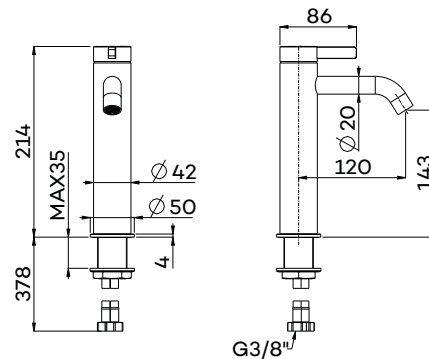

CM1100

Wastafelmengkraan (regulär)

Basin mixer
Mitigeur de lavabo

Zie pagina 48 voor hoekstopkraan, pagina 49 voor clickplug en sifon

CM1102

Wastafelmengkraan (medium)

Basin mixer
Mitigeur de lavabo

Zie pagina 49 voor clickplug en sifon

CM1104

Wastafelmengkraan (high)

Basin mixer
Mitigeur de lavabo

Zie pagina 49 voor clickplug en sifon