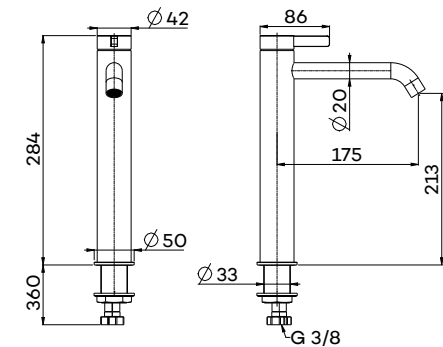

CM1100

Wastafelmengkraan (regulär)

Basin mixer
Mitigeur de lavabo

Zie pagina 48 voor hoekstopkraan, pagina 49 voor clickplug en sifon

CM1102

Wastafelmengkraan (medium)

Basin mixer
Mitigeur de lavabo

Zie pagina 49 voor clickplug en sifon

CM1104

Wastafelmengkraan (high)

Basin mixer
Mitigeur de lavabo

Zie pagina 49 voor clickplug en sifon