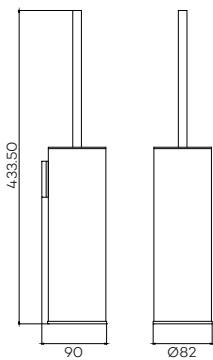

- CH € 155
- BN € 215
- MB € 215
- BB € 395
- BK € 395
- GM € 395
- PG € 395