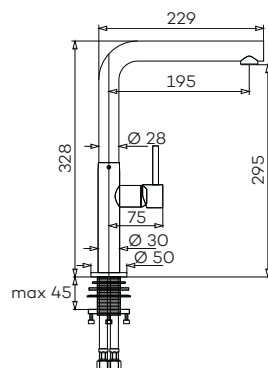

G7002

Keukenmengkraan met draaibare uitloop (recht)

Kitchen mixer with swivel spout (right)
Mitigeur de cuisine