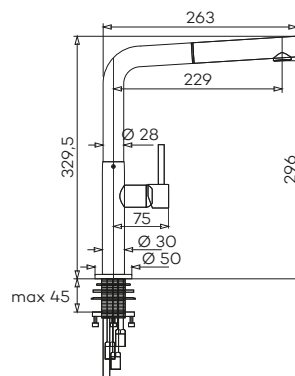

G7006

Keukenmengkraan met draaibare uitloop (recht) en uitneembare handdouche

Kitchen mixer with pull-out shower (right)
Mitigeur de cuisine avec douchette