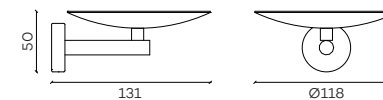

G6110

Zeephouder

Soap holder
Porte-savon mural