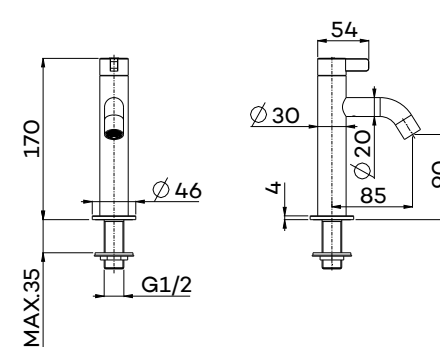

CM4100

Bidet mengkraan

Bidet mixer
Mitigeur de bidet

Zie pagina 48 voor hoekstopkraan, pagina 49 voor clickplug en sifon

CM4102

Fonteinkraan

Cold water tap
Robinet eau froide

Zie pagina 48 voor hoekstopkraan, pagina 49 voor clickplug en sifon