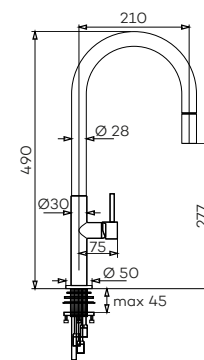

G7004

Keukenmengkraan met draaibare uitloop (rond) en uitneembare handdouche

Kitchen mixer with pull-out shower
Mitigeur de cuisine avec douchette