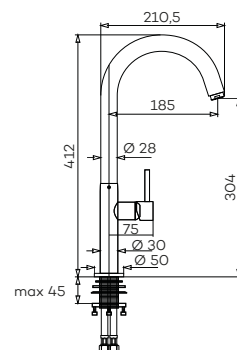

G7000

Keukenmengkraan met draaibare uitloop (rond)

Kitchen mixer with swivel spout
Mitigeur de cuisine