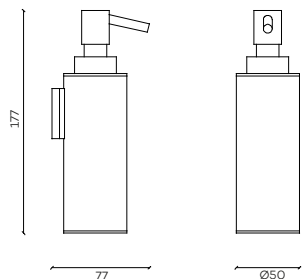

G6108

Zeepdispenser (wandbevestiging)

Wall-mounted liquid soap dispenser
Distributeur de savon mural