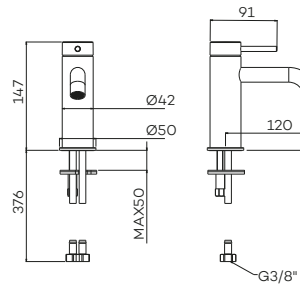

100% proudly made in Italy

G1100

Wastafelmengkraan (regular)
Basin mixer

G1102

Wastafelmengkraan (medium)
Basin mixer

G1104

Wastafelmengkraan (high)
Basin mixer

G1110