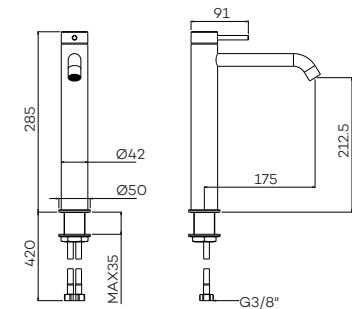

100% proudly made in Italy

G1100

Wastafelmengkraan (regular)
Basin mixer

G1102

Wastafelmengkraan (medium)
Basin mixer

G1104

Wastafelmengkraan (high)
Basin mixer

G1110