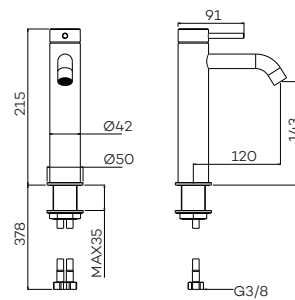

100% proudly made in Italy

G1100

Wastafelmengkraan (regular)
Basin mixer

G1102

Wastafelmengkraan (medium)
Basin mixer

G1104

Wastafelmengkraan (high)
Basin mixer

G1110