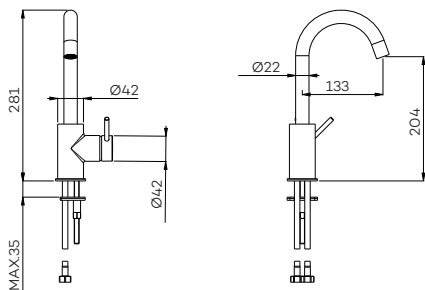

G1110

Wastafelmengkraan met hoge draaibare uitloop
Basin mixer side lever control and swivel spout

Beschikbaar Q4 2022

G1120

Elektronische wastafelmengkraan met infrarood sensor *
Electronic basin mixer

(* Werk op 6AA batterij, levensduur bij gemiddeld gebruik circa 12 maanden)