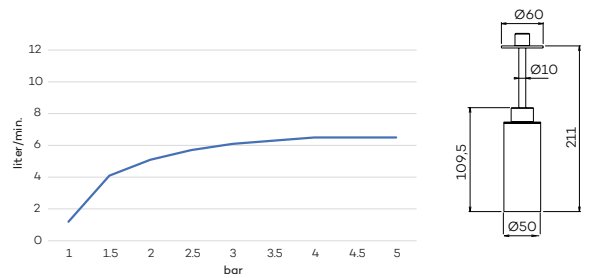

N8290

Hoofddouche 'Evening Breeze'
(Ø50 | 10 cm)

Showerhead 'Evening Breeze'
Douche de tête 'Evening Breeze'

regen

€ 455 € 540 € 540 € 580 € 725 € 725 € 725 € 725

N8291

Hoofddouche 'Evening Breeze'
(Ø50 | 15 cm)

Showerhead 'Evening Breeze'
Douche de tête 'Evening Breeze'

regen

€ 470 € 570 € 570 € 600 € 755 € 755 € 755 € 755

N8292

Hoofddouche 'Evening Breeze'
(Ø50 | 20 cm)

Showerhead 'Evening Breeze'
Douche de tête 'Evening Breeze'

regen

€ 500 € 610 € 610 € 630 € 785 € 785 € 785 € 785

Te combineren met plafonbuis N8275 (zie pagina 114)