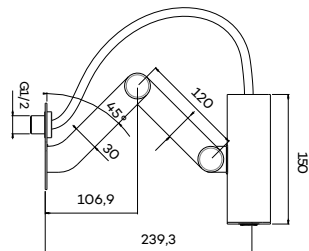

N8286

Hoofddouche 'Bright Daylight' (Ø100)

Shower head 'Bright Daylight'
Douche de tête 'Bright Daylight'

regen

€ 1.145   € 1.535   € 1.535   € 1.960   € 2.215   € 2.215   € 2.215   € 2.215

N8295

Hoofddouche X10

Shower head X10
Douche de tête X10

regen

cascade

€ 775   € 1.080   € 1.080   € 1.270   € 1.585   € 1.585   € 1.585   € 1.585